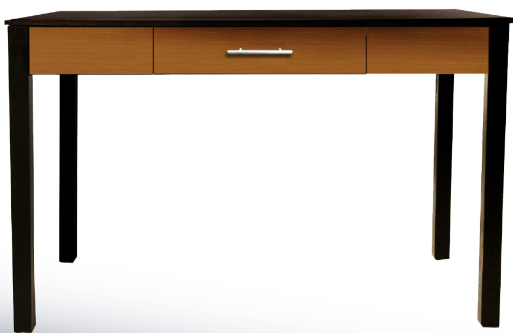

HOTEL SUPPLIES

CONTRACT FURNITURE

www.hotelsuppliesinc.com

PHONE: 215-739-0445 OR 1 800-559-8659 ext 1

MILANO COLLECTION

MILANO COLLECTION

King Headboard

Item Number: MIL-KHB-100
78"W x 1.5"D x 48"H

Queen Headboard

Item Number: MIL-QHB-101
60"W x 1.5"D x 48"H

Double Headboard

Item Number: MIL-DHB-102
54"W x 1.5"D x 48"H

Micro/Fridge Combo With Coffee Tray and Door

Item Number: MIL-MFC-105A
60"W x 23.5"D x 40"H

Micro/Fridge Combo With Door

Item Number: MIL-MFC-105B
54"W x 23.5"D x 40"H

Micro/Fridge Combo Without Door

Item Number: MIL-MFC-105C
54"W x 23.5"D x 40"H

Writing Desk - With Drawer

Item Number: MIL-DWD-107A
48"W x 24"D x 32"H

Writing Desk - Without Drawer

Item Number: MIL-DND-107B
48"W x 24"D x 32"H

King Nightstand

Item Number: MIL-KNS-103
22"W x 18"D x 26"H

Queen Nightstand

Item Number: MIL-QNS-104
26"W x 18"D x 26"H

3 Drawer TV Chest