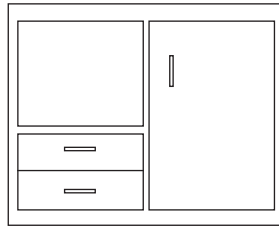

HOTEL SUPPLIES

CONTRACT FURNITURE

www.hotelsuppliesinc.com

PHONE: 215-739-0445 OR 1 800-559-8659 ext 1

MILANO COLLECTION

MILANO COLLECTION

King Headboard

Item Number: MIL-KHB-100
78"W x 1.5"D x 48"H

Queen Headboard

Item Number: MIL-QHB-101
60"W x 1.5"D x 48"H

Double Headboard

Item Number: MIL-DHB-102
54"W x 1.5"D x 48"H

Micro/Fridge Combo With Coffee Tray and Door

Item Number: MIL-MFC-105A
60"W x 23.5"D x 40"H

Micro/Fridge Combo With Door

Item Number: MIL-MFC-105B
54"W x 23.5"D x 40"H

Micro/Fridge Combo Without Door

Item Number: MIL-MFC-105C
54"W x 23.5"D x 40"H

Writing Desk - With Drawer

Item Number: MIL-DWD-107A
48"W x 24"D x 32"H