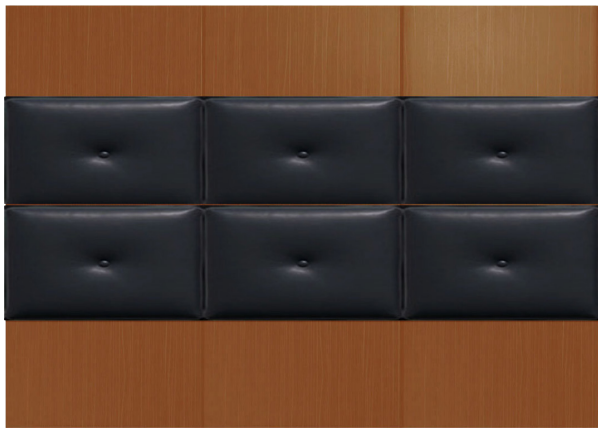

HOTEL SUPPLIES

CONTRACT FURNITURE

www.hotelsuppliesinc.com

PHONE: 215-739-0445 OR 1 800-559-8659 ext 1

MILANO COLLECTION

MILANO COLLECTION

King Headboard

Item Number: MIL-KHB-100
78"W x 1.5"D x 48"H

Queen Headboard

Item Number: MIL-QHB-101
60"W x 1.5"D x 48"H

Double Headboard

Item Number: MIL-DHB-102
54"W x 1.5"D x 48"H

Micro/Fridge Combo With Coffee Tray and Door

Item Number: MIL-MFC-105A
60"W x 23.5"D x 40"H