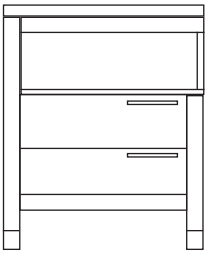

Double Headboard
Item Number: MOD-DHB-102
54"W x 1.5"D x 48"H

Micro/Fridge Combo With Door
Item Number: MOD-MFC-105B
60"W x 24"D x 45"H

Micro/Fridge Combo Without Door
Item Number: MOD-MFC-105C
60"W x 24"D x 45"H

3 Drawer TV Chest
Item Number: MOD-TVC-106
42"W x 22"D x 36"H

King Nightstand A (Left/Right)
Item Number: MOD-KNS-103A(L/R)
22"W x 18"D x 26"H

King Nightstand B (Left/Right)
Item Number: MOD-KNS-103B(L/R)
22"W x 18"D x 26"H

Writing Desk - With Drawer
Item Number: MOD-DWD-107A
48"W x 24"D x 32"H

Queen Nightstand A (Left/Right)
Item Number: MOD-QNS-104A(L/R)
26"W x 18"D x 26"H

Queen Nightstand B (Left/Right)
Item Number: MOD-QNS-104(L/R)
26"W x 18"D x 26"H