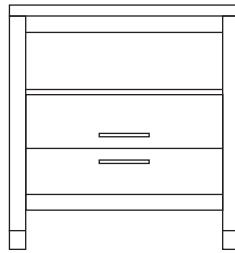

Double Headboard
Item Number: MOD-DHB-102
54"W x 1.5"D x 48"H

Micro/Fridge Combo With Door
Item Number: MOD-MFC-105B
60"W x 24"D x 45"H

Micro/Fridge Combo Without Door
Item Number: MOD-MFC-105C
60"W x 24"D x 45"H

3 Drawer TV Chest
Item Number: MOD-TVC-106
42"W x 22"D x 36"H

King Nightstand A (Left/Right)
Item Number: MOD-KNS-103A(L/R)
22"W x 18"D x 26"H

King Nightstand B (Left/Right)
Item Number: MOD-KNS-103B(L/R)
22"W x 18"D x 26"H

Writing Desk - With Drawer
Item Number: MOD-DWD-107A
48"W x 24"D x 32"H

Queen Nightstand A (Left/Right)
Item Number: MOD-QNS-104A(L/R)
26"W x 18"D x 26"H

Queen Nightstand B (Left/Right)
Item Number: MOD-QNS-104(L/R)
26"W x 18"D x 26"H