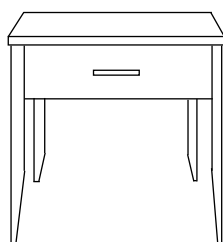

# DECO COLLECTION

**King Headboard**  
Item Number: DEC-KHB-100  
61"W x 1.5"D x 48"H (2 pieces)

**Queen Headboard**  
Item Number: DEC-QHB-101  
60"W x 1.5"D x 48"H

**Double Headboard**  
Item Number: DEC-DHB-102  
54"W x 1.5"D x 48"H

\*Lighting fixtures not included

**Queen Headboard Side Panel**  
Item Number: DEC-QHS-115  
26"W x 1.5"D x 48"H

\*Lighting fixtures not included

**TV Chest/Fridge Combo w/ Panel**  
Item Number: DEC-TCF-116  
54"W x 23.5"D x 105"H

\*Lighting fixtures not included

**King Nightstand**  
Item Number: DEC-KNS-103  
22"W x 18"D x 26"H

**Queen Nightstand**  
Item Number: DEC-QNS-104  
26"W x 18"D x 26"H

**3 Drawer TV Chest**  
Item Number: DEC-TVC-106  
38"W x 22"D x 38"H

**Desk Mirror**  
Item Number: DEC-DMR-108  
28"W x 42"H

**Full Length Mirror**  
Item Number: DEC-FLM-109  
24"W x 60"H