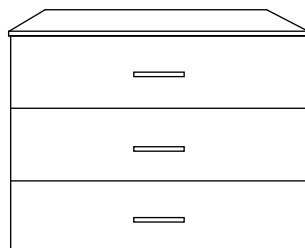

# DECO COLLECTION

**King Headboard**  
Item Number: DEC-KHB-100  
61"W x 1.5"D x 48"H (2 pieces)

**Queen Headboard**  
Item Number: DEC-QHB-101  
60"W x 1.5"D x 48"H

**Double Headboard**  
Item Number: DEC-DHB-102  
54"W x 1.5"D x 48"H

\*Lighting fixtures not included

**Queen Headboard Side Panel**  
Item Number: DEC-QHS-115  
26"W x 1.5"D x 48"H

\*Lighting fixtures not included

**TV Chest/Fridge Combo w/ Panel**  
Item Number: DEC-TCF-116  
54"W x 23.5"D x 105"H

\*Lighting fixtures not included

**King Nightstand**  
Item Number: DEC-KNS-103  
22"W x 18"D x 26"H

**Queen Nightstand**  
Item Number: DEC-QNS-104  
26"W x 18"D x 26"H

**3 Drawer TV Chest**  
Item Number: DEC-TVC-106  
38"W x 22"D x 38"H

**Desk Mirror**  
Item Number: DEC-DMR-108  
28"W x 42"H

**Full Length Mirror**  
Item Number: DEC-FLM-109  
24"W x 60"H