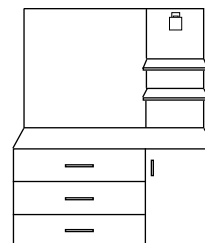

# DECO COLLECTION

**King Headboard**  
Item Number: DEC-KHB-100  
61"W x 1.5"D x 48"H (2 pieces)

**Queen Headboard**  
Item Number: DEC-QHB-101  
60"W x 1.5"D x 48"H

**Double Headboard**  
Item Number: DEC-DHB-102  
54"W x 1.5"D x 48"H

\*Lighting fixtures not included

**Queen Headboard Side Panel**  
Item Number: DEC-QHS-115  
26"W x 1.5"D x 48"H

\*Lighting fixtures not included

**TV Chest/Fridge Combo w/ Panel**  
Item Number: DEC-TCF-116  
54"W x 23.5"D x 105"H

\*Lighting fixtures not included

**King Nightstand**  
Item Number: DEC-KNS-103  
22"W x 18"D x 26"H

**Queen Nightstand**  
Item Number: DEC-QNS-104  
26"W x 18"D x 26"H

**3 Drawer TV Chest**  
Item Number: DEC-TVC-106  
38"W x 22"D x 38"H

**Desk Mirror**  
Item Number: DEC-DMR-108  
28"W x 42"H

**Full Length Mirror**  
Item Number: DEC-FLM-109  
24"W x 60"H