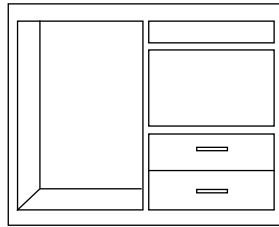

Queen Headboard

Item Number: ARI-QHB-101
60"W x 1.5"D x 48"H

Double Headboard

Item Number: ARI-DHB-102
54"W x 1.5"D x 48"H

Micro/Fridge Combo With Coffee Tray and Door

Item Number: ARI-MFC-105A
60"W x 23.5"D x 40"H

Micro/Fridge Combo With Door

Item Number: ARI-MFC-105B
54"W x 23.5"D x 40"H

Micro/Fridge Combo Without Door

Item Number: ARI-MFC-105C
54"W x 23.5"D x 40"H

Writing Desk - With Drawer

Item Number: ARI-DWD-107A
48"W x 24"D x 32"H