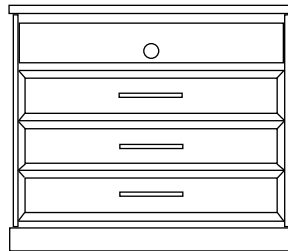

Queen Headboard

Item Number: ARI-QHB-101
60"W x 1.5"D x 48"H

Double Headboard

Item Number: ARI-DHB-102
54"W x 1.5"D x 48"H

Micro/Fridge Combo With Coffee Tray and Door

Item Number: ARI-MFC-105A
60"W x 23.5"D x 40"H

Micro/Fridge Combo With Door

Item Number: ARI-MFC-105B
54"W x 23.5"D x 40"H

Micro/Fridge Combo Without Door

Item Number: ARI-MFC-105C
54"W x 23.5"D x 40"H

Writing Desk - With Drawer

Item Number: ARI-DWD-107A
48"W x 24"D x 32"H

Writing Desk - Without Drawer

Item Number: ARI-DND-107B
48"W x 24"D x 32"H

King Nightstand

Item Number: ARI-KNS-103
22"W x 18"D x 26"H

Queen Nightstand

Item Number: ARI-QNS-104
26"W x 18"D x 26"H

3 Drawer TV Chest

Item Number: ARI-TVC-106
38"W x 22"D x 38"H

Activity Table

Item Number: ARI-ATB-110
30"W x 30"D x 30"H

End Table

Item Number: ARI-ETB-111
26"W x 26"D x 18"H

Luggage Bench With Fabric

Item Number: ARI-LUB-113
30"W x 18"D x 17"H