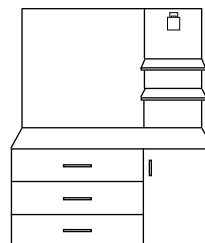

Queen Headboard
Item Number: DEC-QHB-101
60"W x 1.5"D x 48"H

Double Headboard
Item Number: DEC-DHB-102
54"W x 1.5"D x 48"H

*Lighting fixtures not included

Queen Headboard Side Panel
Item Number: DEC-QHS-115
26"W x 1.5"D x 48"H

*Lighting fixtures not included

TV Chest/Fridge Combo w/ Panel
Item Number: DEC-TCF-116
54"W x 23.5"D x 105"H

*Lighting fixtures not included

King Nightstand
Item Number: DEC-KNS-103
22"W x 18"D x 26"H

Queen Nightstand
Item Number: DEC-QNS-104
26"W x 18"D x 26"H

3 Drawer TV Chest
Item Number: DEC-TVC-106
38"W x 22"D x 38"H

Writing Desk - With Drawer
Item Number: DEC-DWD-107A
48"W x 24"D x 32"H

Writing Desk - Without Drawer
Item Number: DEC-DND-107B
48"W x 24"D x 32"H

Desk Mirror
Item Number: DEC-DMR-108
28"W x 42"H

Full Length Mirror
Item Number: DEC-FLM-109
24"W x 60"H

Features

- Solid wood edges, legs, panels, and trim
- Made with hardwood solids and veneers
- Scratch and stain resistant high pressure laminate tops
- Smooth gliding Full extension drawers with guides
- 5 Year Warranty