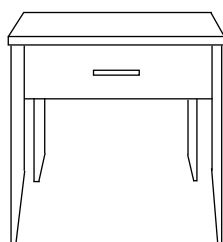

Queen Headboard
Item Number: DEC-QHB-101
60"W x 1.5"D x 48"H

Double Headboard
Item Number: DEC-DHB-102
54"W x 1.5"D x 48"H

*Lighting fixtures not included

Queen Headboard Side Panel
Item Number: DEC-QHS-115
26"W x 1.5"D x 48"H

*Lighting fixtures not included

TV Chest/Fridge Combo w/ Panel
Item Number: DEC-TCF-116
54"W x 23.5"D x 105"H

*Lighting fixtures not included

King Nightstand
Item Number: DEC-KNS-103
22"W x 18"D x 26"H

Queen Nightstand
Item Number: DEC-QNS-104
26"W x 18"D x 26"H

3 Drawer TV Chest
Item Number: DEC-TVC-106
38"W x 22"D x 38"H

Writing Desk - With Drawer
Item Number: DEC-DWD-107A
48"W x 24"D x 32"H

Writing Desk - Without Drawer
Item Number: DEC-DND-107B
48"W x 24"D x 32"H

Desk Mirror
Item Number: DEC-DMR-108
28"W x 42"H

Full Length Mirror
Item Number: DEC-FLM-109
24"W x 60"H

Features

- Solid wood edges, legs, panels, and trim
- Made with hardwood solids and veneers
- Scratch and stain resistant high pressure laminate tops
- Smooth gliding Full extension drawers with guides
- 5 Year Warranty