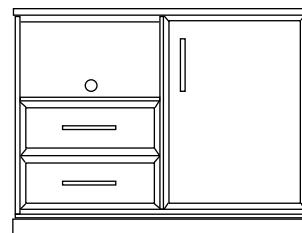

King Headboard

Item Number: CON-KHB-100B
78"W x 1.5"D x 48"H

Queen Headboard

Item Number: CON-QHB-101A
60"W x 1.5"D x 48"H

Queen Headboard

Item Number: CON-QHB-101B
60"W x 1.5"D x 48"H

Double Headboard

Item Number: CON-DHB-102A
54"W x 1.5"D x 48"H

Double Headboard

Item Number: CON-DHB-102B
54"W x 1.5"D x 48"H

Micro/Fridge Combo With Coffee Tray and Door

Item Number: CON-MFC-105A
60"W x 23.5"D x 40"H

Micro/Fridge Combo With Door

Item Number: CON-MFC-105B
54"W x 23.5"D x 40"H