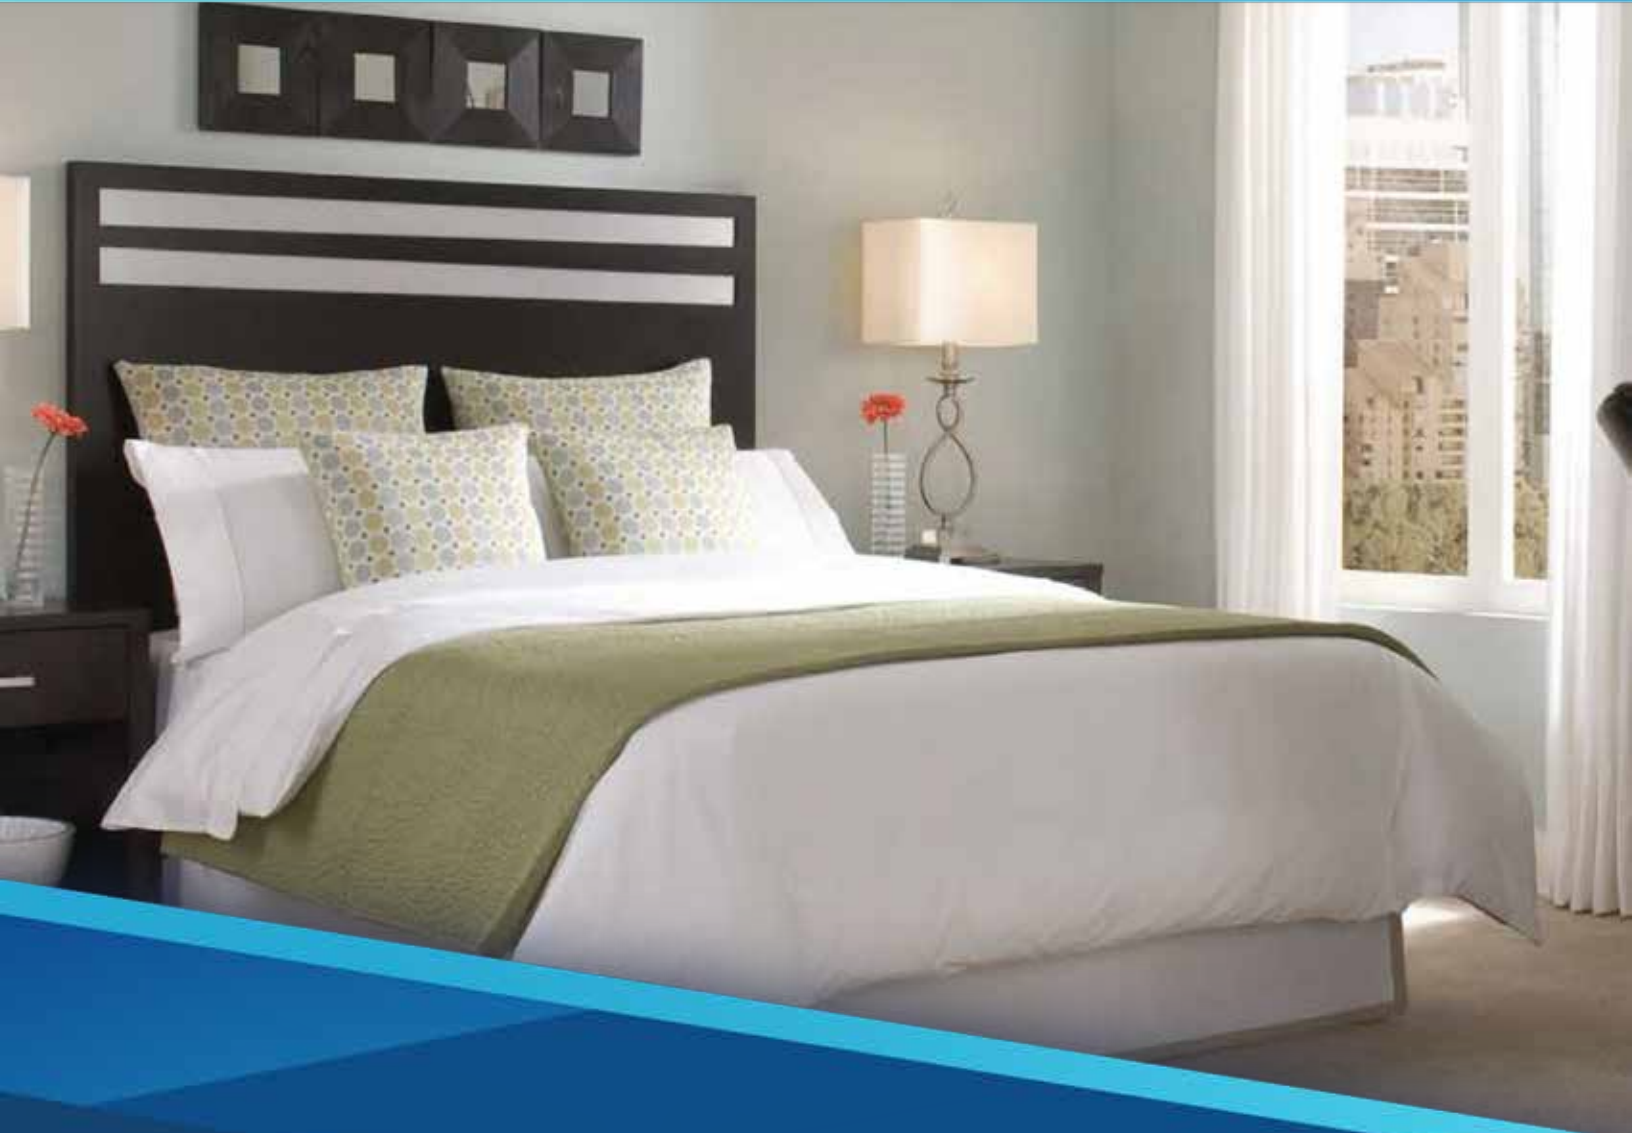

HOTEL SUPPLIES

CONTRACT FURNITURE

www.hotelsuppliesinc.com

PHONE: 215-739-0445 OR 1 800-559-8659 ext 1

CONTEMPO JAZZ COLLECTION