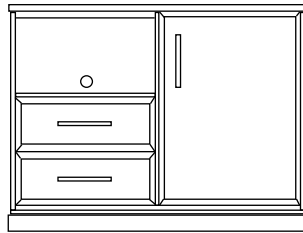

HOTEL SUPPLIES

CONTRACT FURNITURE

www.hotelsuppliesinc.com

PHONE: 215-739-0445 OR 1 800-559-8659 ext 1

**BORA
COLLECTION**

BORA COLLECTION

King Headboard

Item Number: BOR-KHB-100
78"W x 1.5"D x 48"H

Queen Headboard

Item Number: BOR-QHB-101
60"W x 1.5"D x 48"H

Double Headboard

Item Number: BOR-DHB-102
54"W x 1.5"D x 48"H

Micro/Fridge Combo With Coffee Tray and Door

Item Number: BOR-MFC-105A
60"W x 23.5"D x 40"H

Micro/Fridge Combo With Door

Item Number: BOR-MFC-105B
54"W x 23.5"D x 40"H

Micro/Fridge Combo Without Door

Item Number: BOR-MFC-105C
54"W x 23.5"D x 40"H

Writing Desk - With Drawer

Item Number: BOR-DWD-107A
48"W x 24"D x 32"H