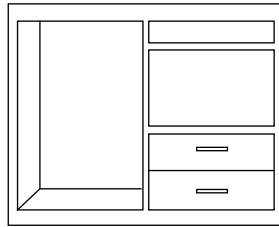

Item Number: ARI-KHB-100
78"W x 1.5"D x 48"H

Queen Headboard

Item Number: ARI-QHB-101
60"W x 1.5"D x 48"H

Double Headboard

Item Number: ARI-DHB-102
54"W x 1.5"D x 48"H

Micro/Fridge Combo With Coffee Tray and Door

Item Number: ARI-MFC-105A
60"W x 23.5"D x 40"H

Micro/Fridge Combo With Door

Item Number: ARI-MFC-105B
54"W x 23.5"D x 40"H

Micro/Fridge Combo Without Door

Item Number: ARI-MFC-105C
54"W x 23.5"D x 40"H

Writing Desk - With Drawer