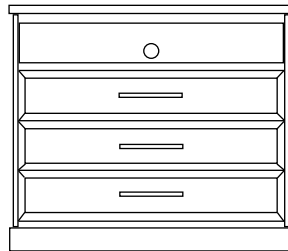

Item Number: ARI-KHB-100
78"W x 1.5"D x 48"H

Queen Headboard

Item Number: ARI-QHB-101
60"W x 1.5"D x 48"H

Double Headboard

Item Number: ARI-DHB-102
54"W x 1.5"D x 48"H

Micro/Fridge Combo With Coffee Tray and Door

Item Number: ARI-MFC-105A
60"W x 23.5"D x 40"H

Micro/Fridge Combo With Door

Item Number: ARI-MFC-105B
54"W x 23.5"D x 40"H

Micro/Fridge Combo Without Door

Item Number: ARI-MFC-105C
54"W x 23.5"D x 40"H

Writing Desk - With Drawer

Item Number: ARI-DWD-107A
48"W x 24"D x 32"H

Writing Desk - Without Drawer

Item Number: ARI-DND-107B
48"W x 24"D x 32"H

King Nightstand

Item Number: ARI-KNS-103
22"W x 18"D x 26"H

Queen Nightstand

Item Number: ARI-QNS-104
26"W x 18"D x 26"H

3 Drawer TV Chest

Item Number: ARI-TVC-106
38"W x 22"D x 38"H

Activity Table

Item Number: ARI-ATB-110
30"W x 30"D x 30"H

End Table

Item Number: ARI-ETB-111
26"W x 26"D x 18"H

Luggage Bench With Fabric

Item Number: ARI-LUB-113
30"W x 18"D x 17"H