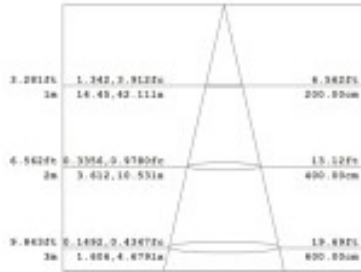

Michelia Series

Technical Specifications

Power	Voltage	CCT	Lumen	PF	CRI	Lifespan
3W	AC100~264V	2700K/5000K	250	> 0.5	> 80	25000hrs
5W	AC100~264V	2700K/5000K	325	> 0.5	> 80	25000hrs

Features

Unique and elegant design.

No Moisture while lighting even in clear lamp cover.

PC& Aluminium heat-dissipation, Safety and stable, Long Lifetime.

Luxuriant choice for crystal droplight shows palatial royal temperament

Applications

For chandeliers, crystal light fittings, decorative lighting and general lighting.

* The usually color temperature for our LED candle light is natural white or warm white color. If you want the light looks more like a real candle flame in the chandelier, we suggest you use warm white.