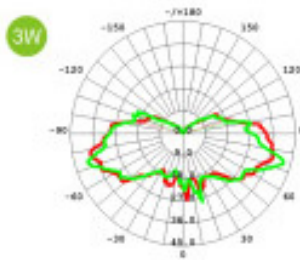

LED Candle Bulb

Michelia Series

Technical Specifications

Power	Voltage	CCT	Lumen	PF	CRI	Lifespan
3W	AC100~264V	2700K/5000K	250	> 0.5	> 80	25000hrs
5W	AC100~264V	2700K/5000K	325	> 0.5	> 80	25000hrs

220° Beam angle

Product Size

Product Size

E26/E27

E14

E12

Features

Unique and elegant design.

No Moisture while lighting even in clear lamp cover.