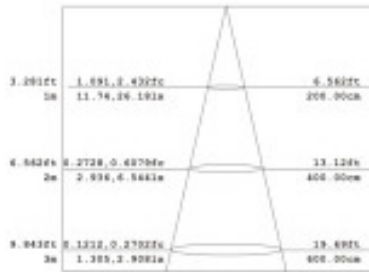

Michelia Series

Technical Specifications

Power	Voltage	CCT	Lumen	PF	CRI	Lifespan
3W	AC100~264V	2700K/5000K	250	> 0.5	> 80	25000hrs
5W	AC100~264V	2700K/5000K	325	> 0.5	> 80	25000hrs

Features

Unique and elegant design.

No Moisture while lighting even in clear lamp cover.

PC& Aluminium heat-dissipation, Safety and stable, Long Lifetime.

Luxuriant choice for crystal droplight shows palatial royal temperament

Applications

For chandeliers, crystal light fittings, decorative lighting and general lighting.

* The usually color temperature for our LED candle light is natural white or warm white color. If you want the light looks more like a real candle flame in the chandelier, we suggest you use warm white.