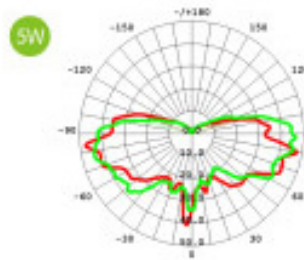

LED Candle Bulb

Michelia Series

Technical Specifications

Power	Voltage	CCT	Lumen	PF	CRI	Lifespan
3W	AC100~264V	2700K/5000K	250	> 0.5	> 80	25000hrs
5W	AC100~264V	2700K/5000K	325	> 0.5	> 80	25000hrs

220° Beam angle